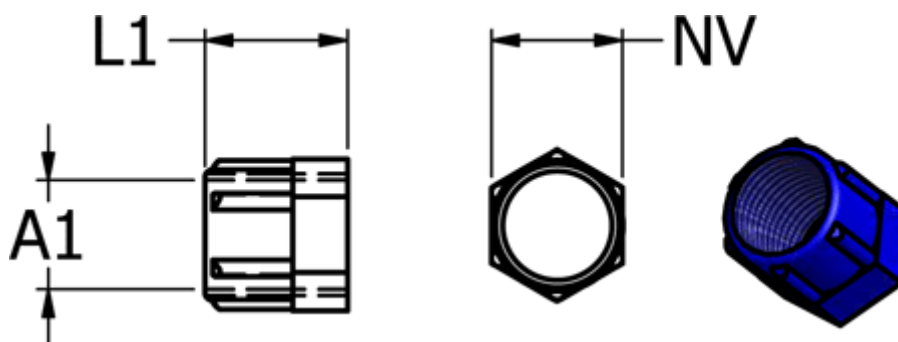

Data Sheet

Article number: 5861612

Description: Push-on fitting POM 16.12, Ø6/4 M10x1
nut, blue

Measures

L1 = 13

NV = 12

Thread A1 = M10x1